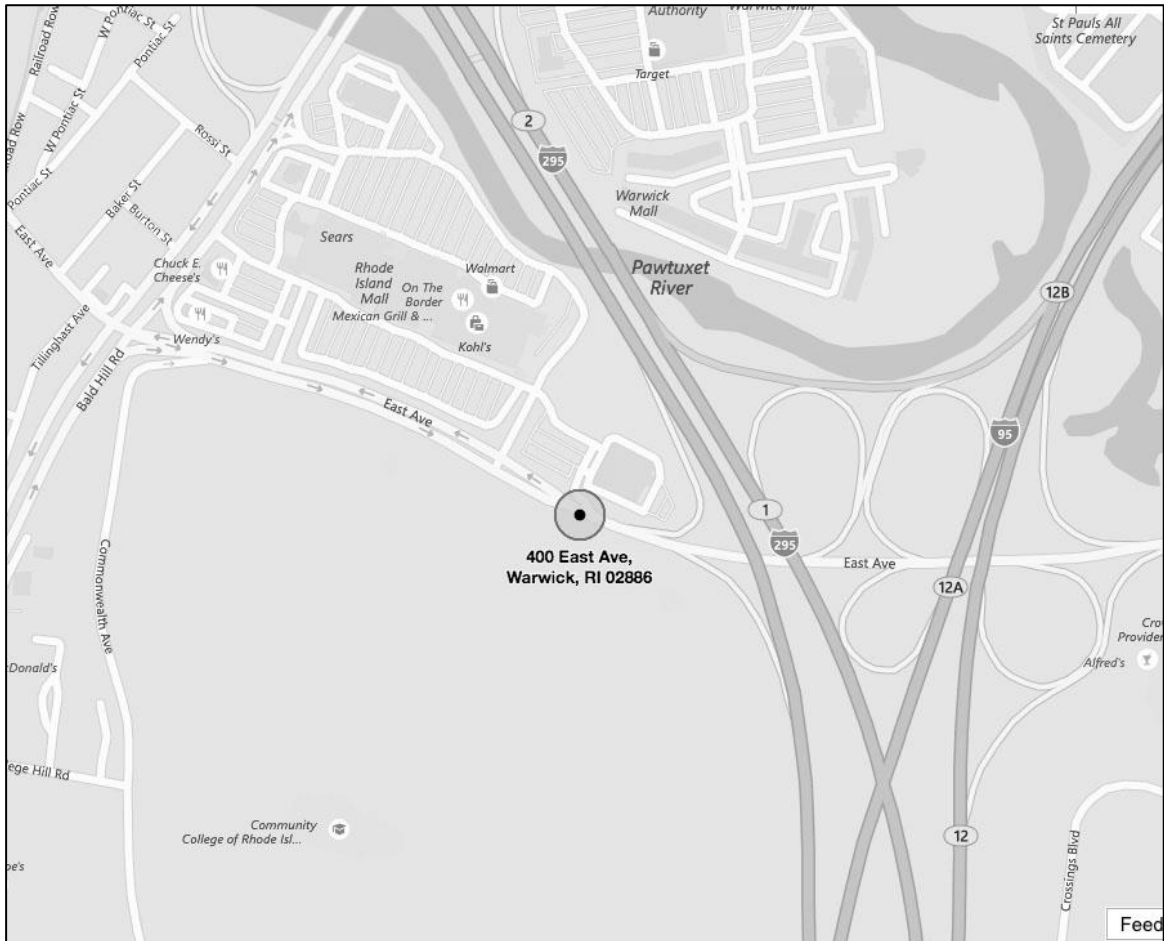

DIRECTIONS TO CCRI KNIGHT CAMPUS 400 East Avenue, Warwick, RI 02886

Baseball, Men's Basketball, & Women's Basketball
are all based on the Warwick Campus

If traveling on I-95 North:

Take Exit 11 to I-295 North;
Then take Exit 1 onto Route 113 West;
Continue straight to campus entrance.

If traveling I-95 South:

Take Exit 12B;
Bear left at fork at Route 113 West;
Continue straight to campus entrance.