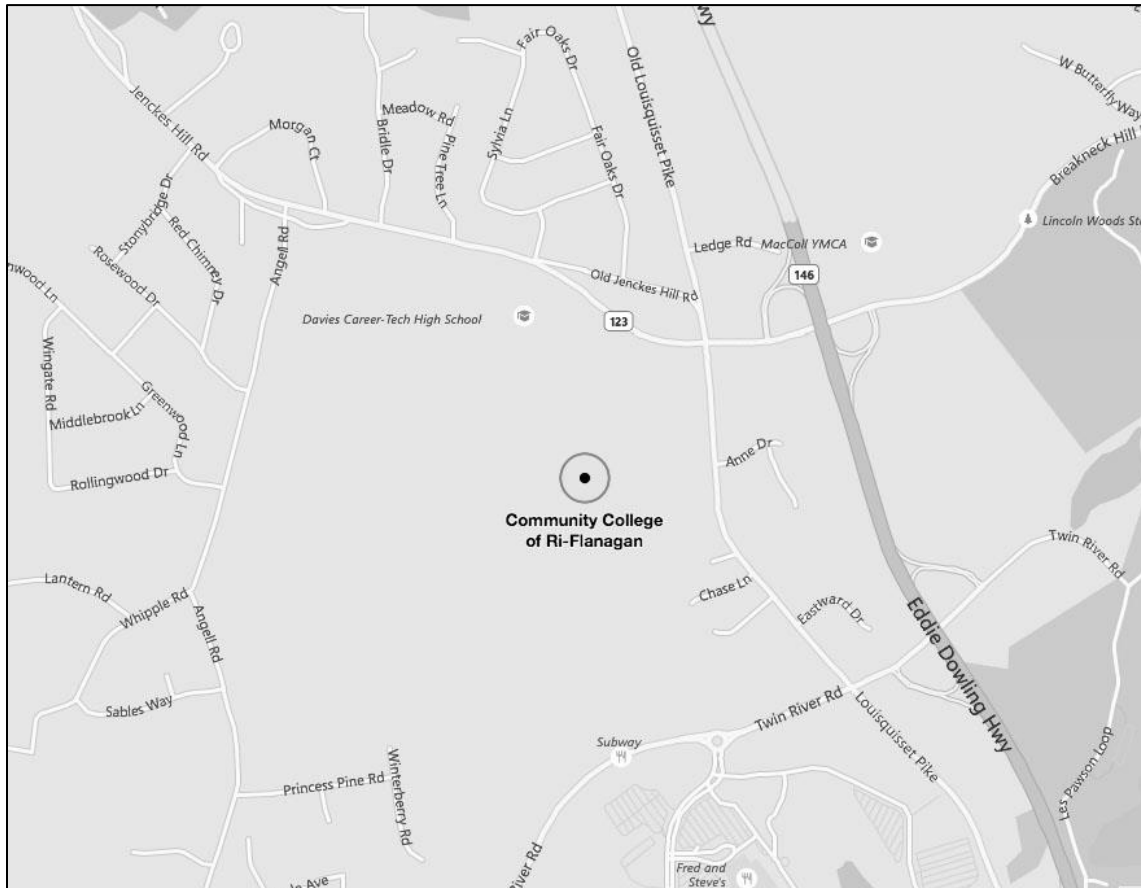

LINCOLN MALL: Stores in the Lincoln Mall include Target, HomeGoods, and Marshalls. Restaurants that can be found either inside or next to the mall include Asia Grille, Chili's, Papa Gino's, Starbucks, and McDonald's. There is a Cinema World movie theater inside the mall. The mall can be reached from points south by taking I-95N to Exit 23 (Rt. 146N), then take Exit 9 (Smithfield/Rt. 116S). Lincoln Mall can be reached from points north by taking I-95S to I-295S, then take Rt. 146S Exit (Providence/Warwick), then take Exit 9 (Smithfield/Rt. 116S).

DIRECTIONS TO CCRI KNIGHT CAMPUS 400 East Avenue, Warwick, RI 02886

Baseball, Men's Basketball, & Women's Basketball
are all based on the Warwick Campus

If traveling on I-95 North:

Take Exit 11 to I-295 North;
Then take Exit 1 onto Route 113 West;
Continue straight to campus entrance.

If traveling I-95 South:

Take Exit 12B;
Bear left at fork at Route 113 West;
Continue straight to campus entrance.

**DIRECTIONS TO
CCRI FLANAGAN CAMPUS
1762 Louisquisset Pike, Lincoln, RI 02865**

Cross Country, Indoor Track, Men's Soccer, Women's Soccer, & Volleyball
are all based on the Lincoln Campus