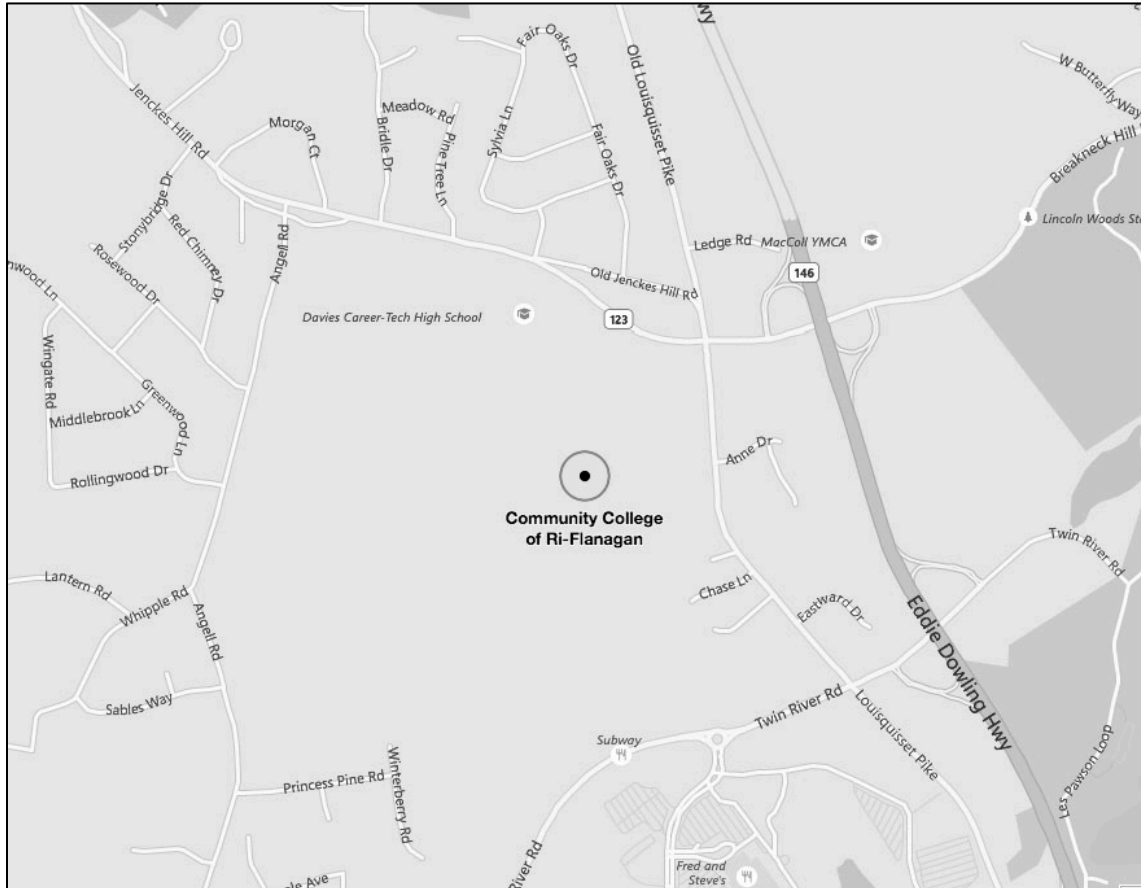

DIRECTIONS TO CCRI FLANAGAN CAMPUS LINCOLN, RI

Cross Country, Indoor Track, Men's Soccer, Women's Soccer, & Volleyball
are all based on the Lincoln Campus

If traveling on I-95 North

Take Exit 23 to Route 146 North;
Then take Route 123 Exit;
Turn left at the end of the exit;
Turn left at junction of Routes 123 & 246;
Continue to campus entrance on the right.

If traveling on I-95 South

Take Massachusetts Exit 4 to I-295 South;
Then take Old Louisquisset Pike/Route 246 Exit;
Turn right onto Old Louisquisset Pike;
Continue to campus entrance on the left.