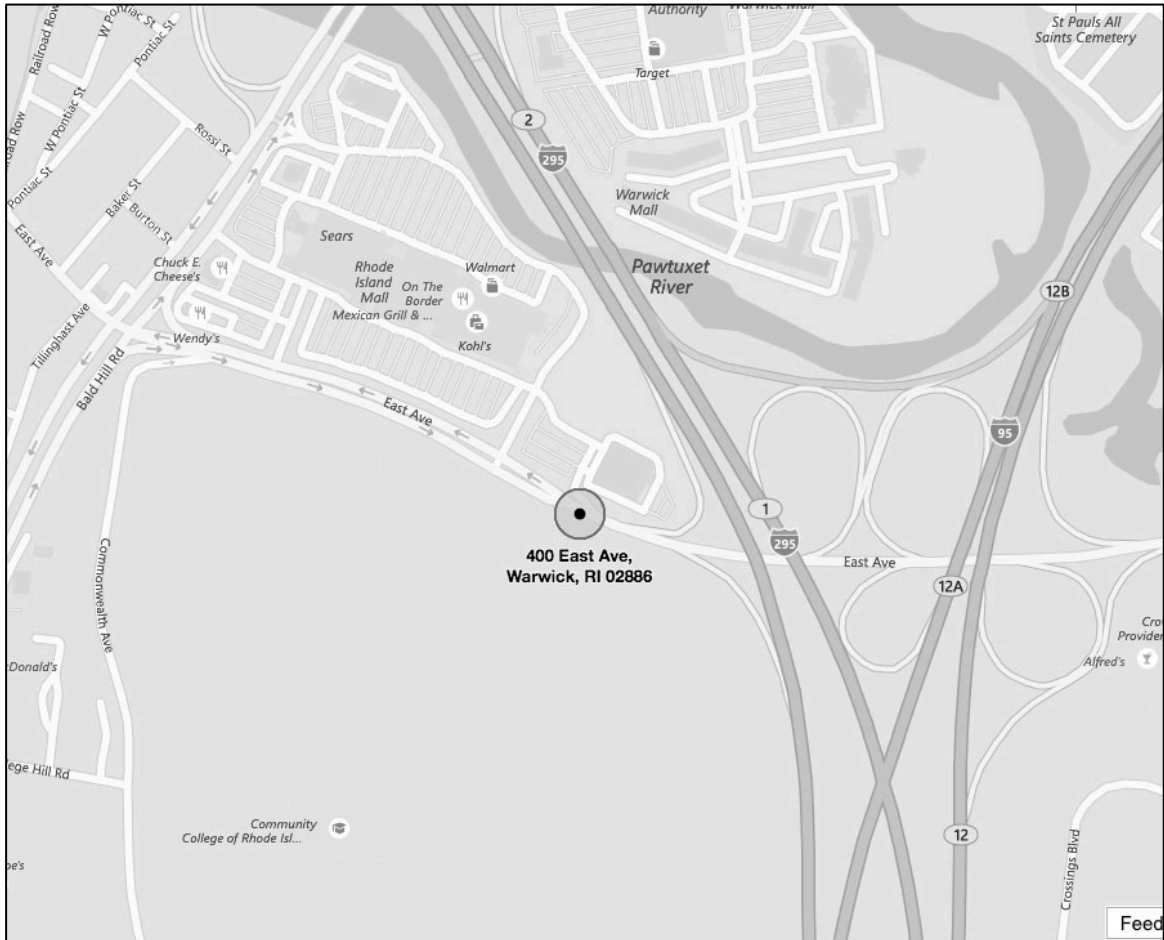

DIRECTIONS TO CCRI KNIGHT CAMPUS WARWICK, RI

Baseball, Men's Basketball, & Women's Basketball
are all based on the Warwick Campus

If traveling on I-95 North:

Take Exit 11 to I-295 North;
Then take Exit 1 onto Route 113 West;
Continue straight to campus entrance.

If traveling I-95 South:

Take Exit 12B;
Bear left at fork at Route 113 West;
Continue straight to campus entrance.