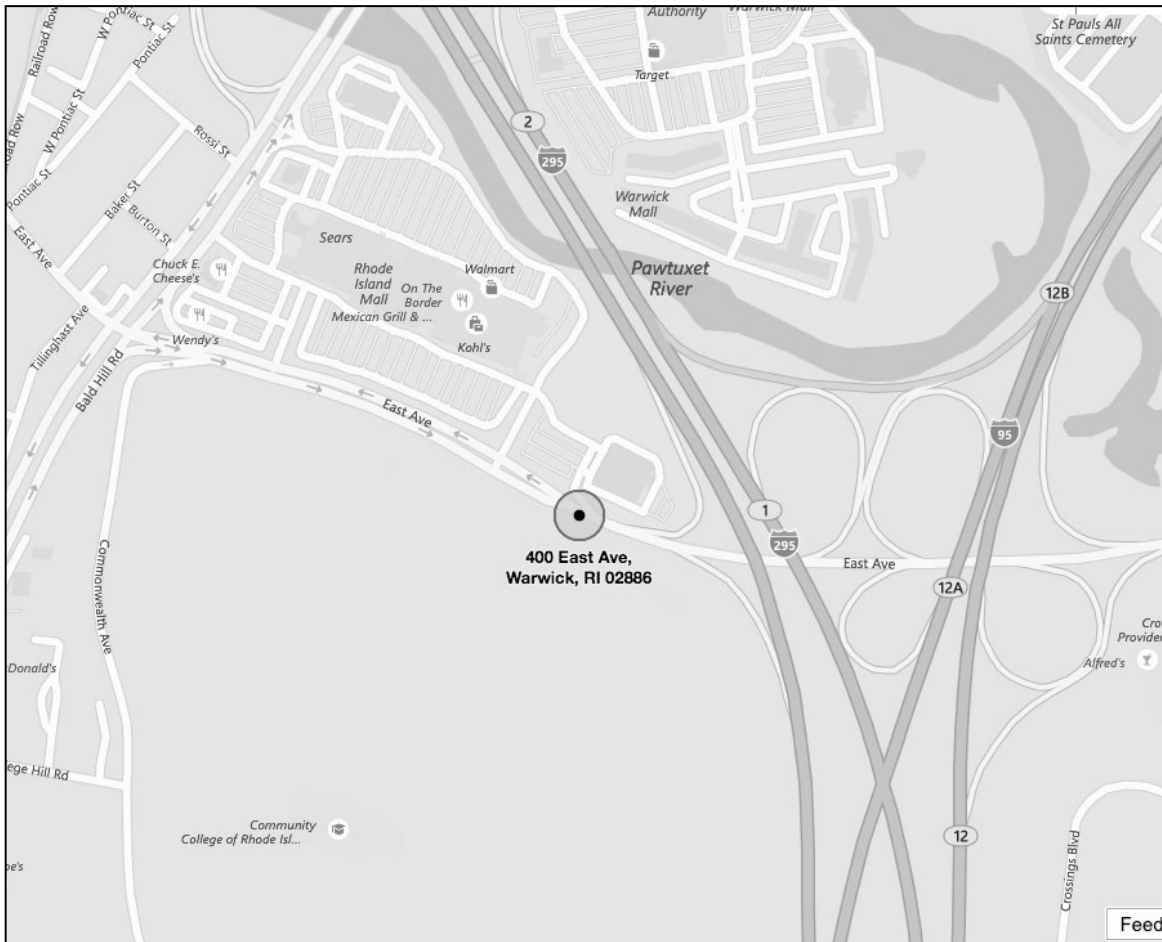

Near Flanagan Campus in Lincoln

PROVIDENCE PLACE: Providence Place is the state's newest mall and houses over 130 stores, restaurants, and Feinstein IMAX Theater. Providence Place is in the heart of downtown Providence. The anchor stores are Macy's, J.C. Penney, and Nordstrom. Restaurants include Johnny Rockets, Dave & Buster's, and The Cheesecake Factory. If traveling from Lincoln take Rt. 146 South to I-95 South, then take Exit 22 C and follow signs to parking garages.

LINCOLN MALL: Stores in the Lincoln Mall include Target, HomeGoods, and Marshalls. Restaurants that can be found either inside or next to the mall include Asia Grille, Chili's, Papa Gino's, Starbucks, and McDonald's. There is a Cinema World movie theater inside the mall. The mall can be reached from points south by taking I-95N to Exit 23 (Rt. 146N), then take Exit 9 (Smithfield/Rt. 116S). Lincoln Mall can be reached from points north by taking I-95S to I-295S, then take Rt. 146S Exit (Providence/Warwick), then take Exit 9 (Smithfield/Rt. 116S).

DIRECTIONS TO CCRI KNIGHT CAMPUS WARWICK, RI

Baseball, Men's Basketball, & Women's Basketball
are all based on the Warwick Campus

If traveling on I-95 North:

Take Exit 11 to I-295 North;
Then take Exit 1 onto Route 113 West;
Continue straight to campus entrance.