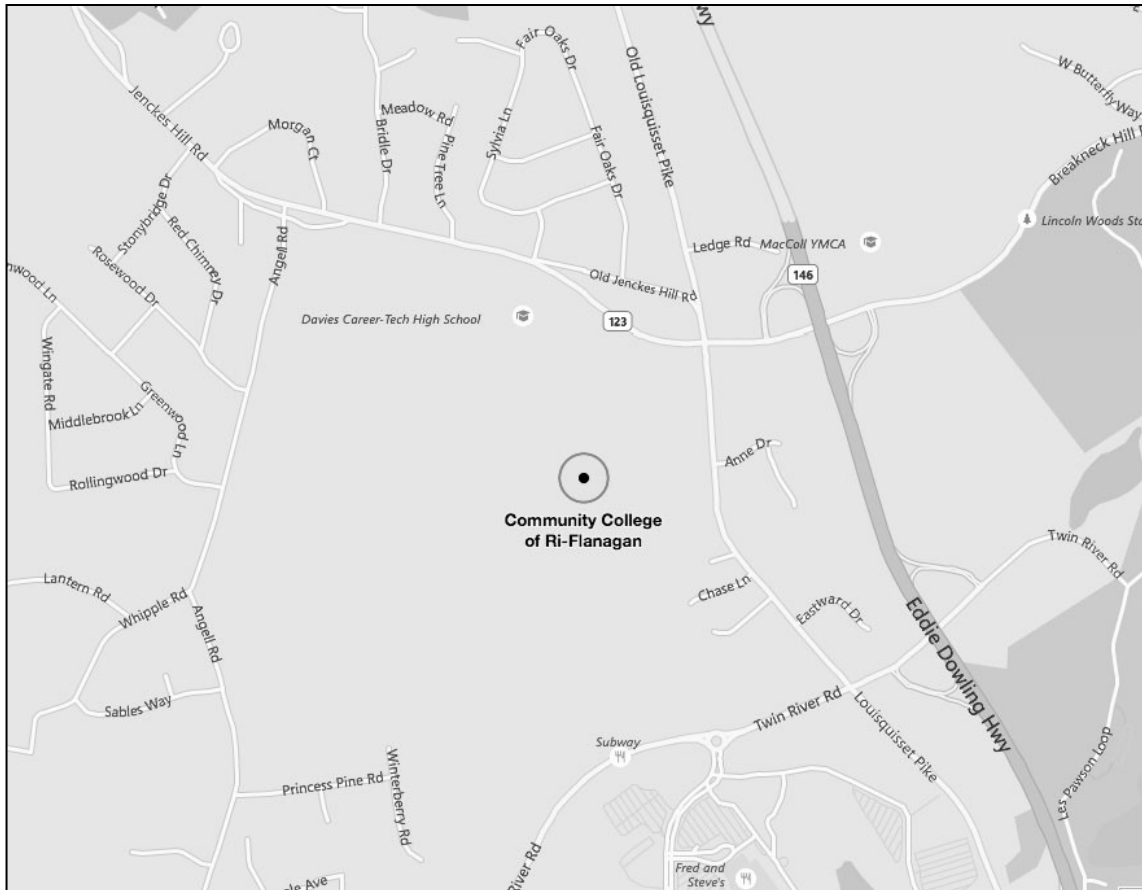

DIRECTIONS TO CCRI FLANAGAN CAMPUS LINCOLN, RI

Cross Country, Indoor Track, Men's Soccer, Women's Soccer, & Volleyball
are all based on the Lincoln Campus

If traveling on I-95 North

Take Exit 23 to Route 146 North;
Then take Route 123 Exit;
Turn left at the end of the exit;
Turn left at junction of Routes 123 & 246;
Continue to campus entrance on the right.

If traveling on I-95 South

Take Massachusetts Exit 4 to I-295 South;
Then take Old Louisquisset Pike/Route 246 Exit;
Turn right onto Old Louisquisset Pike;
Continue to campus entrance on the left.