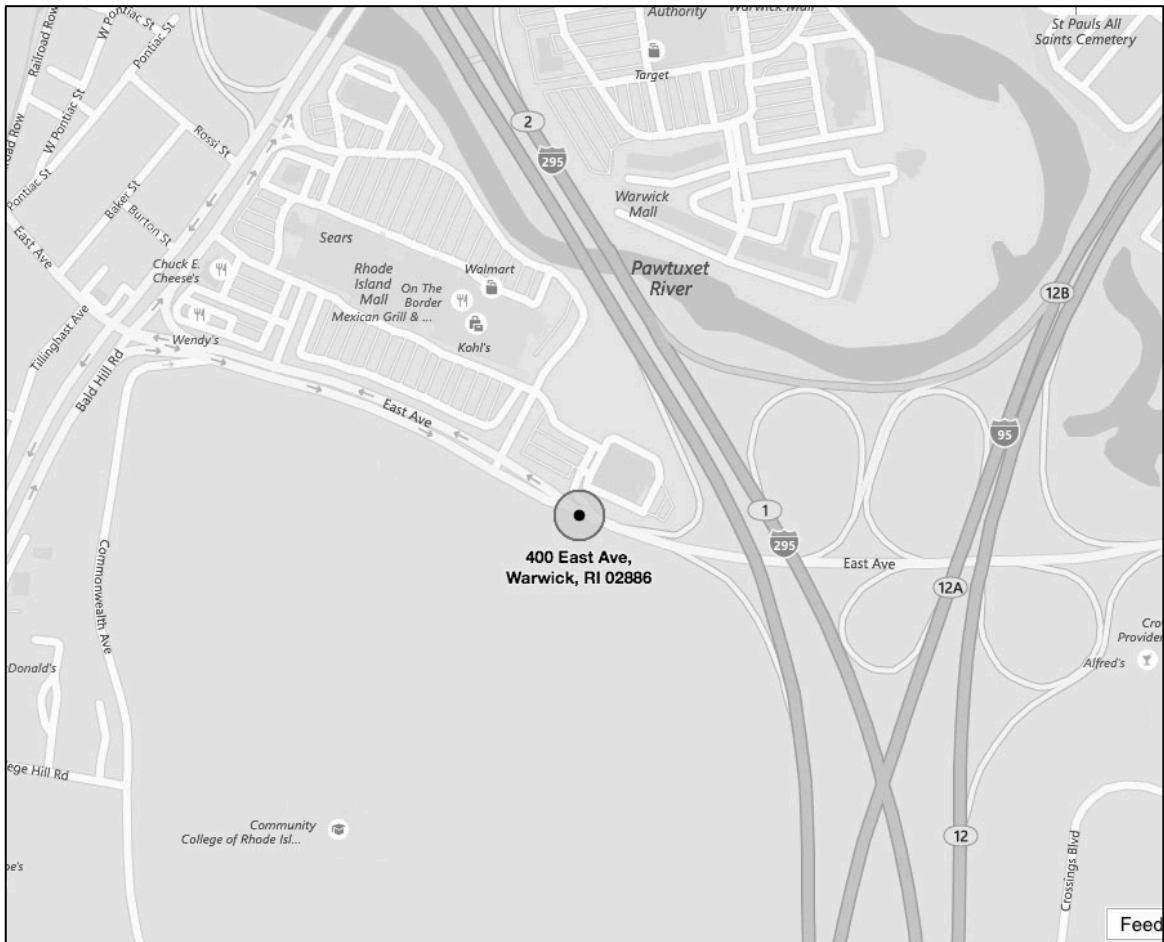

DIRECTIONS TO CCRI KNIGHT CAMPUS WARWICK, RI

Baseball, Men's Basketball, & Women's Basketball
are all based on the Warwick Campus

If traveling on I-95 North:

Take Exit 11 to I-295 North;
Then take Exit 1 onto Route 113 West;
Continue straight to campus entrance.

If traveling I-95 South:

Take Exit 12B;
Bear left at fork at Route 113 West;
Continue straight to campus entrance.