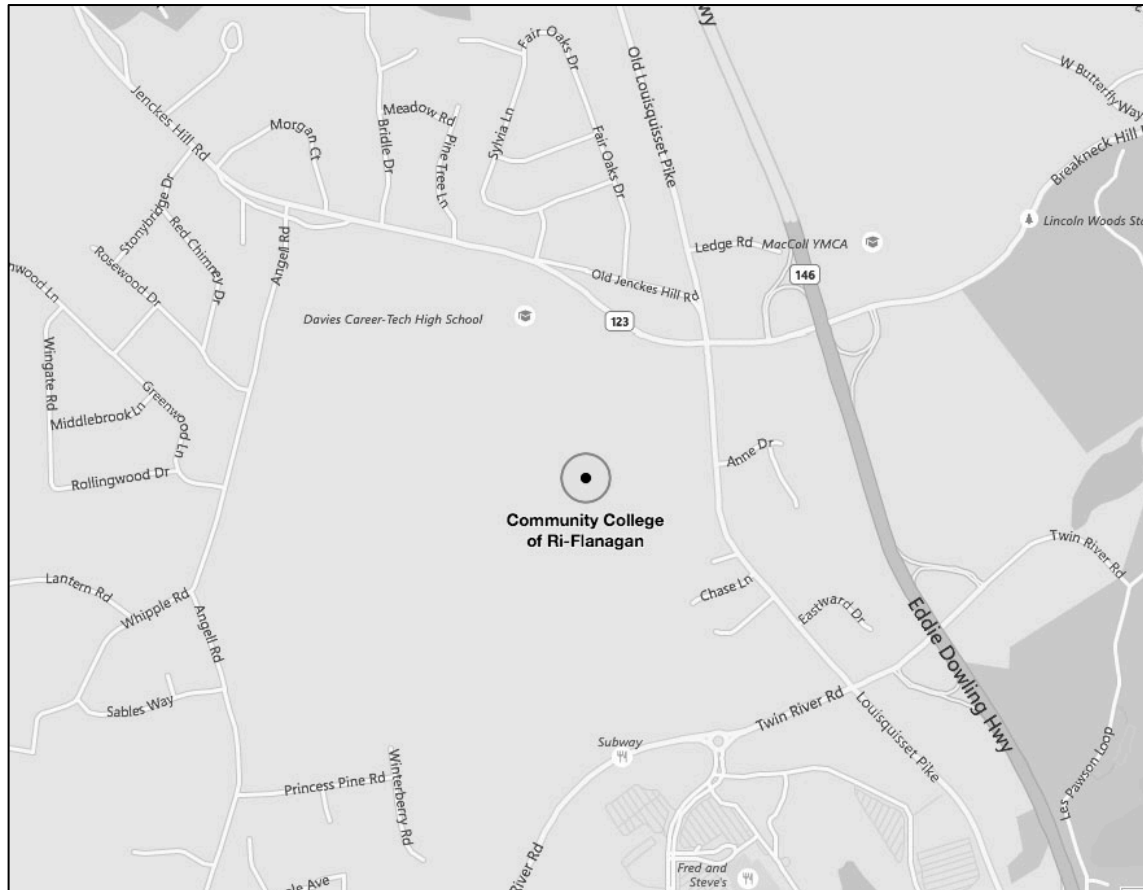

DIRECTIONS TO CCRI FLANAGAN CAMPUS LINCOLN, RI

Cross Country, Indoor Track, Men's Soccer, Women's Soccer, & Volleyball
are all based on the Lincoln Campus

If traveling on I-95 North

Take Exit 23 to Route 146 North;
Then take Route 123 Exit;
Turn left at the end of the exit;
Turn left at junction of Routes 123 & 246;
Continue to campus entrance on the right.

If traveling on I-95 South

Take Massachusetts Exit 4 to I-295 South;
Then take Old Louisquisset Pike/Route 246 Exit;
Turn right onto Old Louisquisset Pike;
Continue to campus entrance on the left.