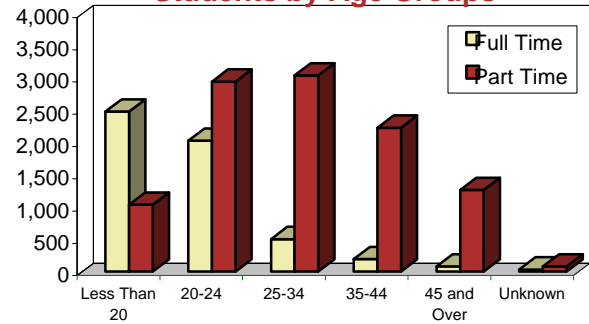

Students by Age Groups

	Number	Percent of Total

Race/Ethnicity

Black	1,026	6.4%
Hispanic	1,353	8.5%
American Indian	93	0.6%
Asian Pacific	374	2.3%
White	9,707	61.0%
Other	303	1.9%
Not Reported	3,073	19.3%
Total	15,929	100.0%