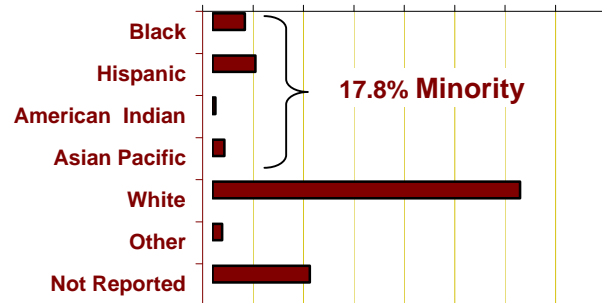

### Students by Age Groups

	Number	Percent of Total
--	--------	------------------

### Race/Ethnicity

Black	1,026	6.4%
Hispanic	1,353	8.5%
American Indian	93	0.6%
Asian Pacific	374	2.3%
White	9,707	61.0%
Other	303	1.9%
Not Reported	3,073	19.3%
<b>Total</b>	<b>15,929</b>	<b>100.0%</b>

### Race/Ethnicity

Percent of Total

0% 10% 20% 30% 40% 50% 60% 70% 80%

	Number	Percent
--	--------	---------