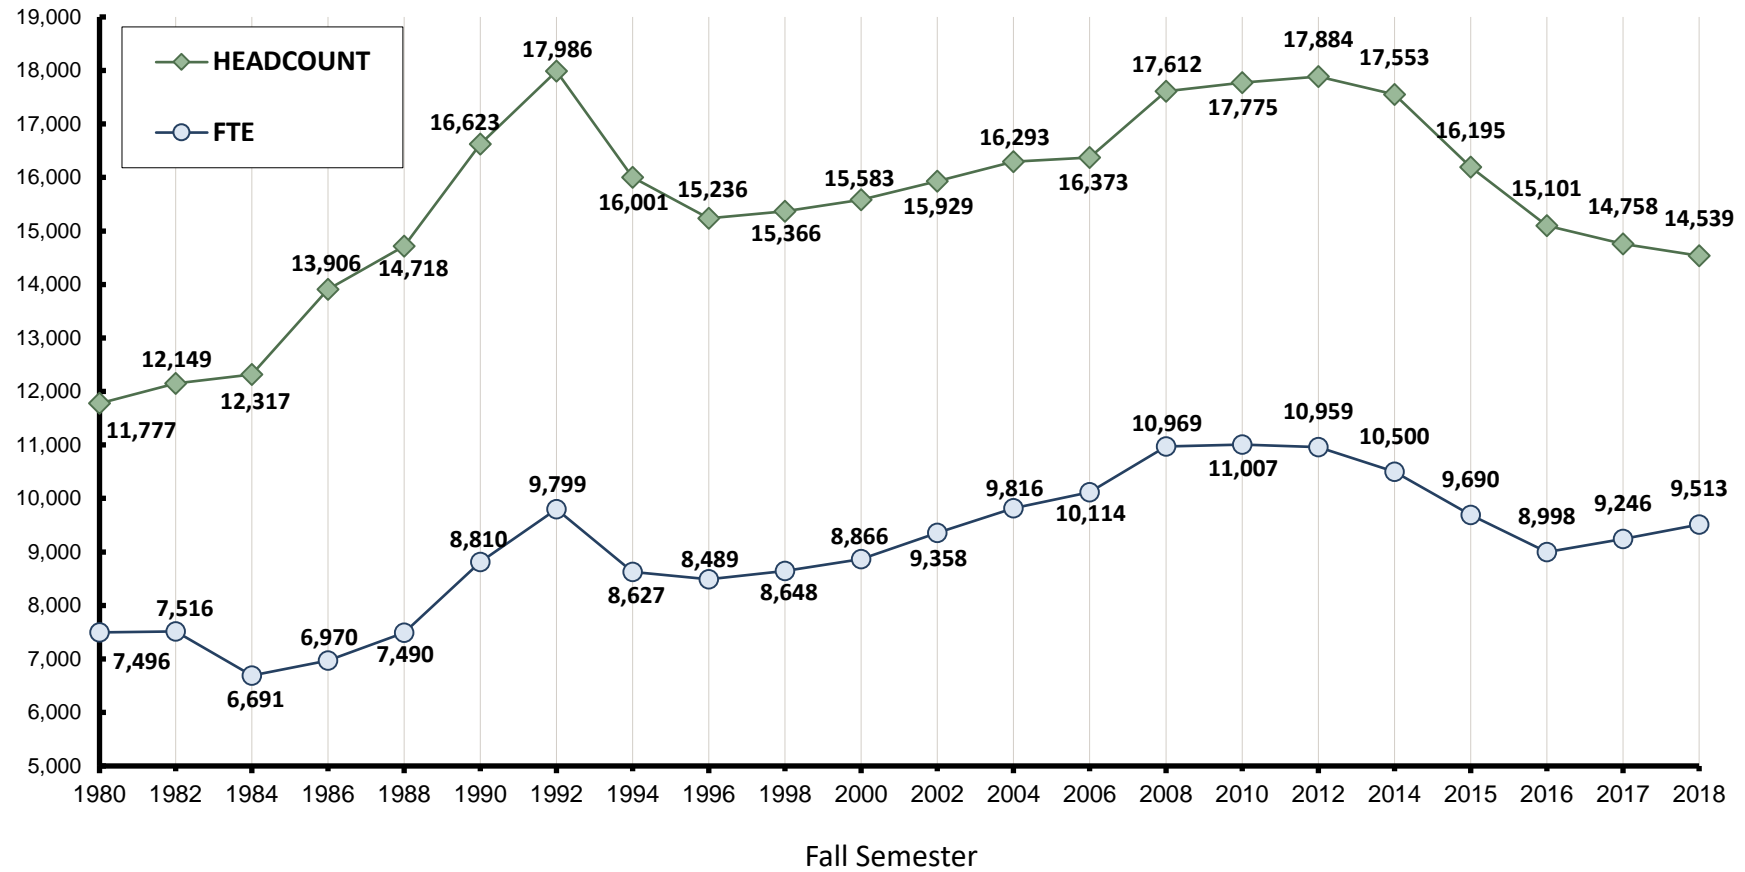

# Community College of Rhode Island Office of Institutional Research & Assessment Fall 2018 Headcount Enrollment & FTE History

Students

Updated: October 2, 2018