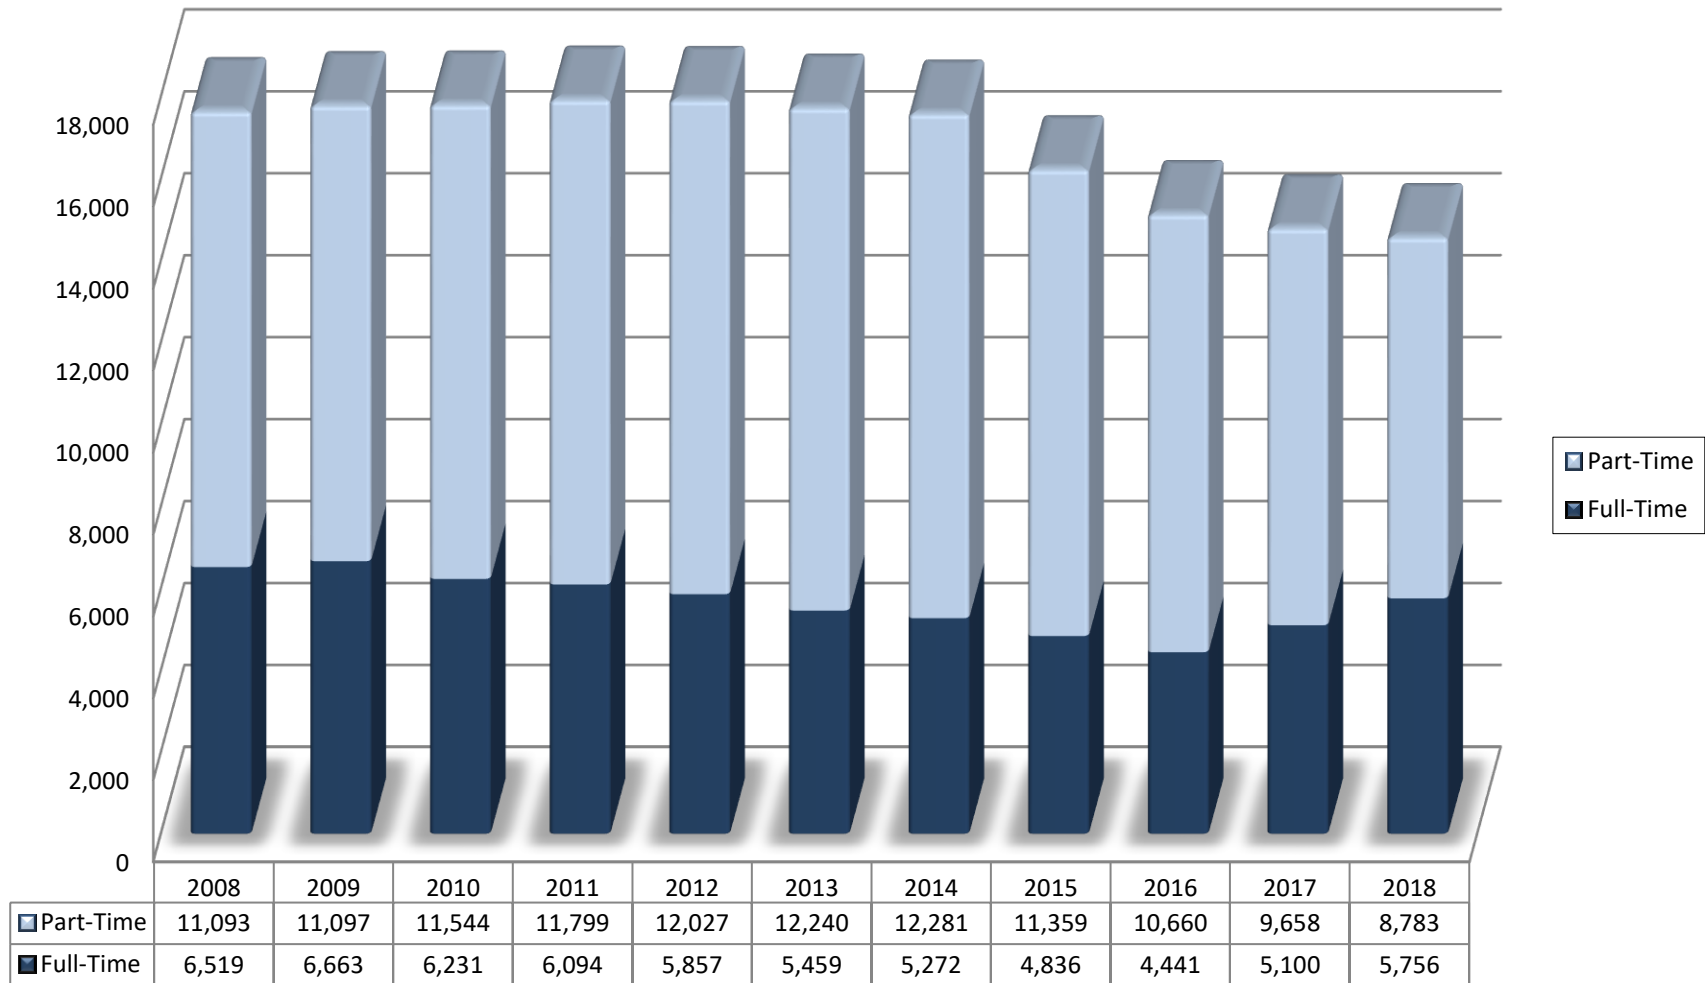

## Community College of Rhode Island Office of Institutional Research & Assessment Full-Time and Part-Time Fall Enrollment Headcount

Official Enrollment Date: September 24, 2018