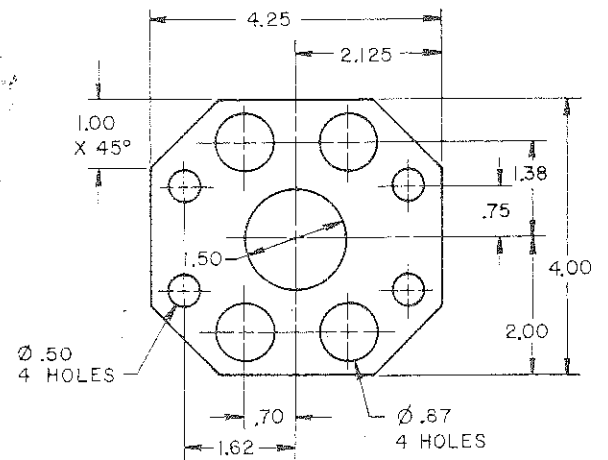

STRAP CLAMP

LOCKWASHER

SPANNER WRENCH

EYE ROD

METRIC

PLATE WASHER

METRIC

ADAPTOR