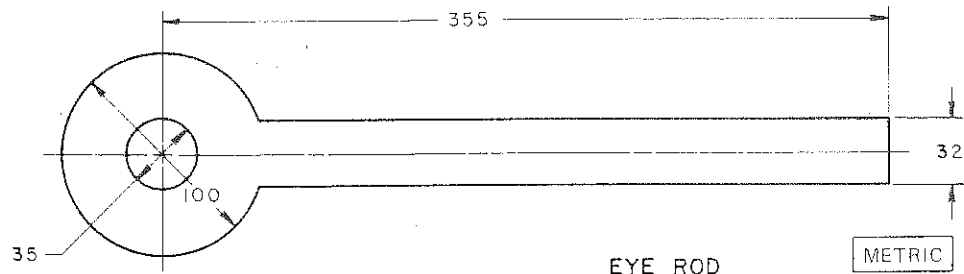

STRAP CLAMP

LOCKWASHER

SPANNER WRENCH

EYE ROD

METRIC

PLATE WASHER

METRIC

ADAPTOR