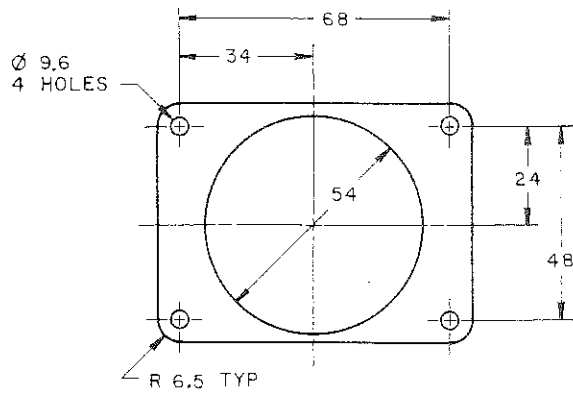

STRAP CLAMP

LOCKWASHER

SPANNER WRENCH

EYE ROD

METRIC

PLATE WASHER

METRIC

ADAPTOR