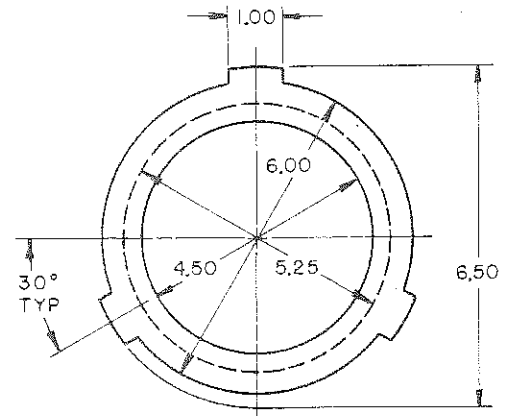

STRAP CLAMP

LOCKWASHER

SPANNER WRENCH

EYE ROD

METRIC

PLATE WASHER

METRIC

ADAPTOR