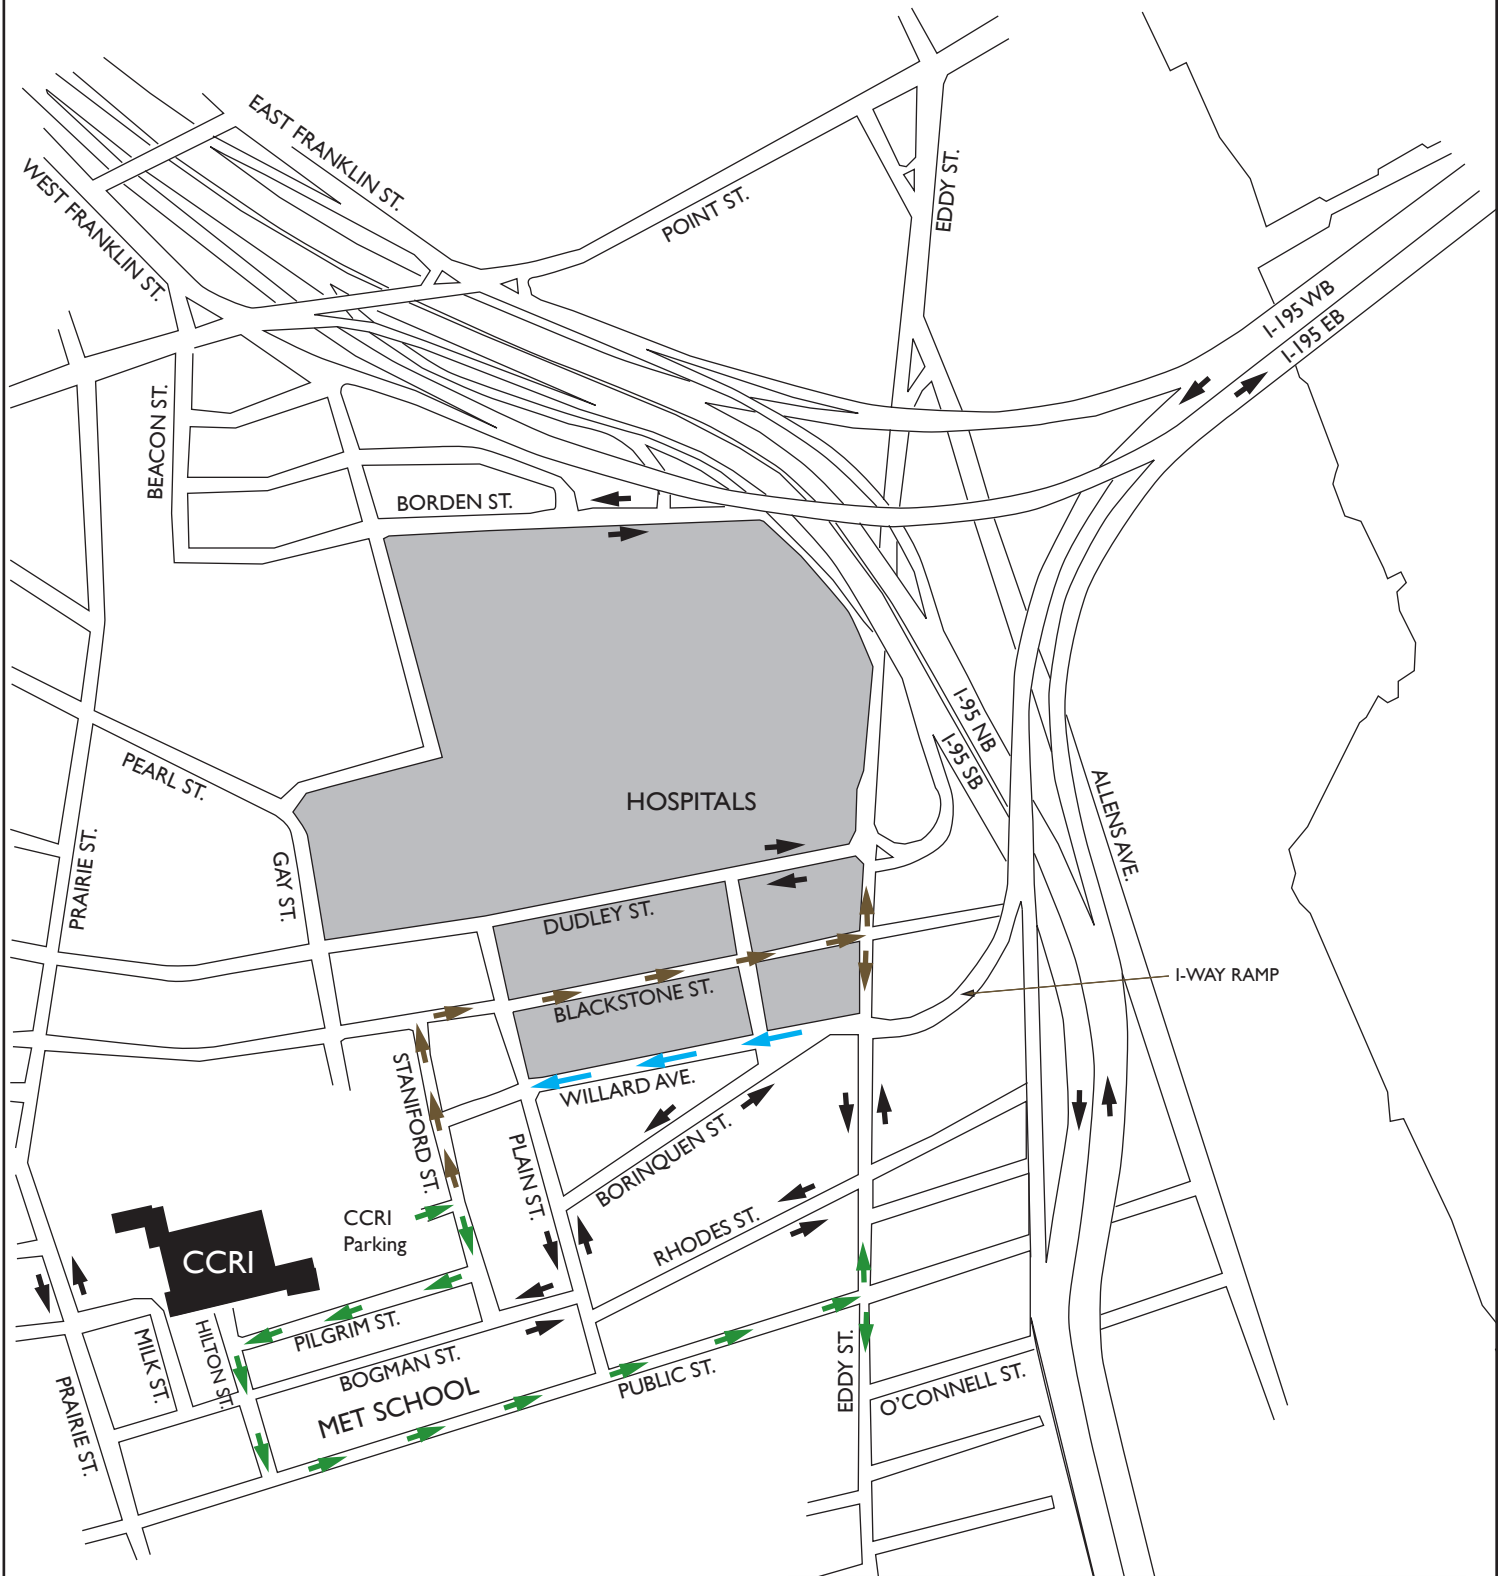

Leaving Liston Campus

	one-way street
	Option 1 via Public St.
	Option 2 via Blackstone St.
	two-way street

COMMUNITY COLLEGE OF RHODE ISLAND